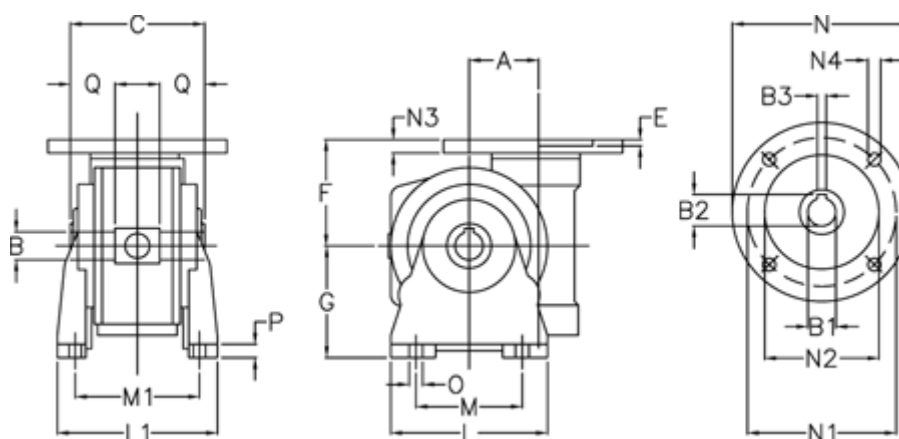

Data Sheet

Article number: 3902185015355

Description: Worm gear
VF 185-V-15-160B5, without lubrication

Measures

A	= 185.4	G	= 254	N3	= 18
B	= 60 H7	L	= 360	N4	= 18
B1 E7	= 42	L1	= 320	O	= 22
B2	= 45.3	M	= 270	P	= 22
B3 H9	= 12	M1	= 251	Q	= 65
C	= 190	N	= 350		
E	= 4	N1	= 300		
F	= 217	N2	= 250		